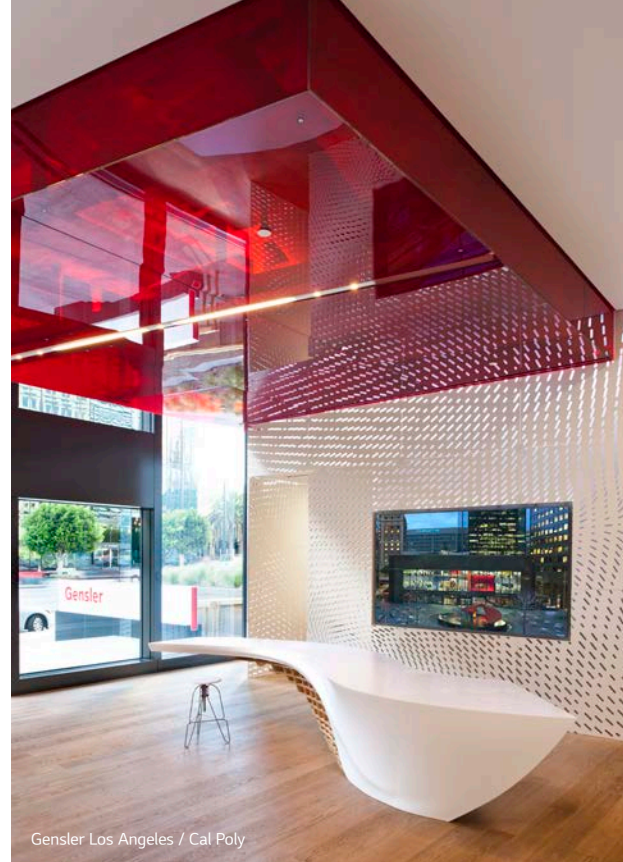

Gensler Los Angeles / Cal Poly

HI-MACS® BENEFITS

Unlimited Design Options

HI-MACS® can be thermoformed, cut, drilled, shaped, routed and joined together to accommodate a multitude of applications.

Hygienic & Non-porous

HI-MACS® is a non-porous surface and safe for food preparation. It is certified by NSF (National Sanitation Foundation). HI-MACS® is approved for commercial food service, medical facilities, schools, hospitality and other businesses where hygiene is essential.

Inconspicuous Seams

When two sheets are combined, HI-MACS® can look like a continuous material.

Easy Care

HI-MACS® is easy to clean and does not need sealing or special products for maintenance.

Renewable

HI-MACS® can be restored to its original state like it is new. Deep scratches or damage may be restored by a certified professional.

Environmentally Friendly

The HI-MACS® production facility has reduced water waste output substantially each year. By re-purposing previously discarded materials and deploying an aggressive waste analysis and separation process, the solid waste output has been reduced by almost 90%.

THE NEW GENERATION OF INSPIRATION

There are no limits - The new generation of inspiration is here. Design has no boundaries and imagination leads the way. From functional kitchen surfaces and spaces to 3-dimensional installations, the unique properties of HI-MACS solid surface material allows you the ability to create what once could only be dreamed.

WWW.LGHIMACUSA.COM

CALL 866.544.4622

Not all HI-MACS® colors are made in the USA. USA colors are made of USA and imported parts. Darker colors tend to require more attention than lighter colors to maintain a uniform finish. Printed representation of colors may vary from actual samples. Please view the actual product prior to purchase. Search for LG Hausys on NSF.org to see the listing of the certified Viatera.

©2018 LG Hausys America, Inc. SKU1803HMB